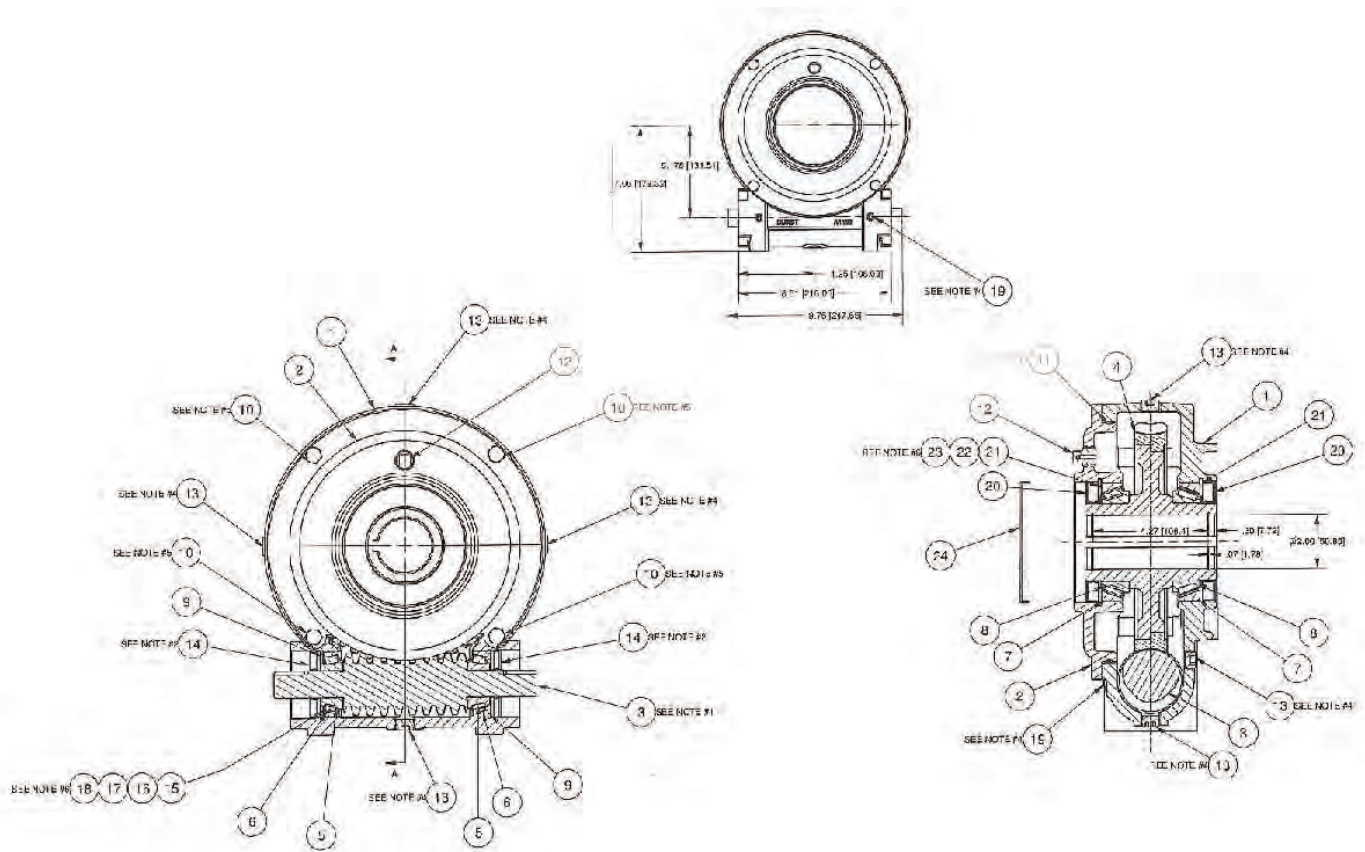

05007427 GEARBOX, 25:1

Item	Qty	Part Number	Description
1	1		Worm Drive Assembly <i>(See next page)</i>
2	1	05007452	4-Bolt Hyd Adapter Kit
3	1	05007459	2" Dia. Shaft Output Kit
5	1	05007122	Hex Plug
6	1	05007460	Reducer
7	1	05007461	Pressure Relief
8	1	05007458	Expansion Plug

WORM DRIVE ASSEMBLY FOR 05007438 GEARBOX

Item	Qty	Part Number	Description
5	2	05007055	Cone, Bearing, Input
6	2	05007305	Cup, Bearing, Input
7	2	05007464	Cup, Bearing, Output
8	2	05007465	Cone, Bearing, Output
9	2	05007059	Retaining Ring
10	4	05010643	Bolt, .375-16 UNC x 1 Long
11	1	05007457	O-Ring, #269, 8.734 x 9.12 x .139, Vitron (For Cover)
12		---	Pipe Vent, Square Head
13	2	05007122	Plug, Hex Socket Pipe
14	2	05007456	Input Seal, 1 x 2.533 x .25
15		05007072	Shim, 2 x 2.406 x .2
16		05007466	Shim, 2 x 2.406 x .007
17		05007467	Shim, 2 x 2.406 x .005
18		05007468	Shim, 2 x 2.406 x .010
19	1	05007469	Socket Head Pipe Plug
20	2	05007455	Output Seal, 2.875 x 4.501 x .439
21	2	05007470	Internal Retaining Ring
22		05007471	Shim, 3.94 x 4.41 x .005
23		05007472	Shim, 3.94 x 4.41 x .010
24	1	05007458	Cap, Plug, Expansion, 4.5" Bore