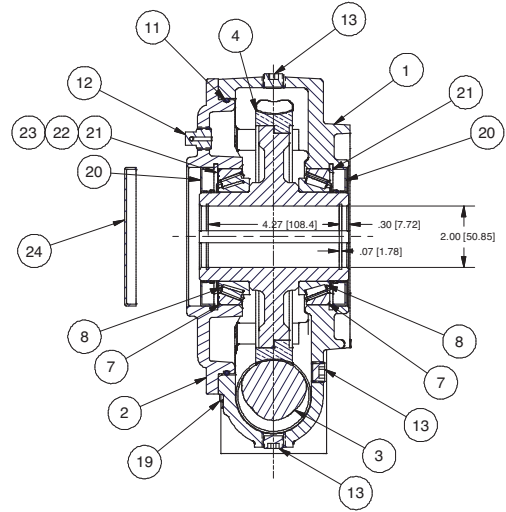

05007438 GEARBOX, 50:1

Item	Qty	Part Number	Description
1			Worm Drive Assembly <i>(See next page)</i>
2	1	05007452	4-Bolt Hydraulic Adapter Kit
3	1	05007459	2" Diameter Shaft Output Kit
5	1	05007122	Hex Plug
6	1	05007460	Reducer
7	1	05007461	Pressure Relief
8	1	05007458	Expansion Plug Cap
9	1	05007454	Shaft Protector

WORM DRIVE ASSEMBLY FOR 05007438 GEARBOX

Item	Qty	Part Number	Description
5	2	05007055	Cone, Bearing, Input
6	2	05007305	Cup, Bearing, Input
7	2	05007464	Cup, Bearing, Output
8	2	05007465	Cone, Bearing, Output
9	2	05007059	Retaining Ring
10	4	05010643	Bolt, .375-16 UNC x 1 Long
11	1	05007457	O-Ring, #269, 8.734 x 9.12 x .139, Vitron (For Cover)
12		---	Pipe Vent, Square Head
13	2	05007122	Plug, Hex Socket Pipe
14	2	05007456	Input Seal, 1 x 2.533 x .25
15		05007072	Shim, 2 x 2.406 x .2
16		05007466	Shim, 2 x 2.406 x .007
17		05007467	Shim, 2 x 2.406 x .005
18		05007468	Shim, 2 x 2.406 x .010
19	1	05007469	Socket Head Pipe Plug
20	2	05007455	Output Seal, 2.875 x 4.501 x .439
21	2	05007470	Internal Retaining Ring
22		05007471	Shim, 3.94 x 4.41 x .005
23		05007472	Shim, 3.94 x 4.41 x .010
24	1	05007458	Cap, Plug, Expansion, 4.5" Bore