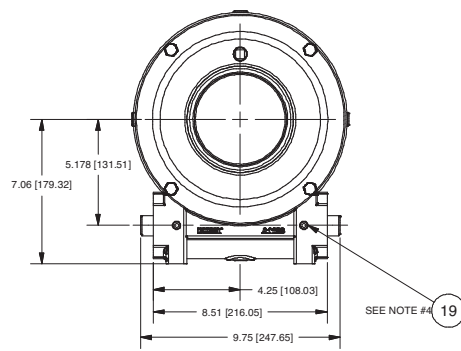

05007438 GEARBOX, 50:1

Item	Qty	Part Number	Description
1			Worm Drive Assembly <i>(See next page)</i>
2	1	05007452	4-Bolt Hydraulic Adapter Kit
3	1	05007459	2" Diameter Shaft Output Kit
5	1	05007122	Hex Plug
6	1	05007460	Reducer
7	1	05007461	Pressure Relief
8	1	05007458	Expansion Plug Cap
9	1	05007454	Shaft Protector

WORM DRIVE ASSEMBLY FOR 05007438 GEARBOX

Item	Qty	Part Number	Description
5	2	05007055	Cone, Bearing, Input
6	2	05007305	Cup, Bearing, Input
7	2	05007464	Cup, Bearing, Output
8	2	05007465	Cone, Bearing, Output
9	2	05007059	Retaining Ring
10	4	05010643	Bolt, .375-16 UNC x 1 Long
11	1	05007457	O-Ring, #269, 8.734 x 9.12 x .139, Vitron (For Cover)
12		---	Pipe Vent, Square Head
13	2	05007122	Plug, Hex Socket Pipe
14	2	05007456	Input Seal, 1 x 2.533 x .25
15		05007072	Shim, 2 x 2.406 x .2
16		05007466	Shim, 2 x 2.406 x .007
17		05007467	Shim, 2 x 2.406 x .005
18		05007468	Shim, 2 x 2.406 x .010
19	1	05007469	Socket Head Pipe Plug
20	2	05007455	Output Seal, 2.875 x 4.501 x .439
21	2	05007470	Internal Retaining Ring
22		05007471	Shim, 3.94 x 4.41 x .005
23		05007472	Shim, 3.94 x 4.41 x .010
24	1	05007458	Cap, Plug, Expansion, 4.5" Bore