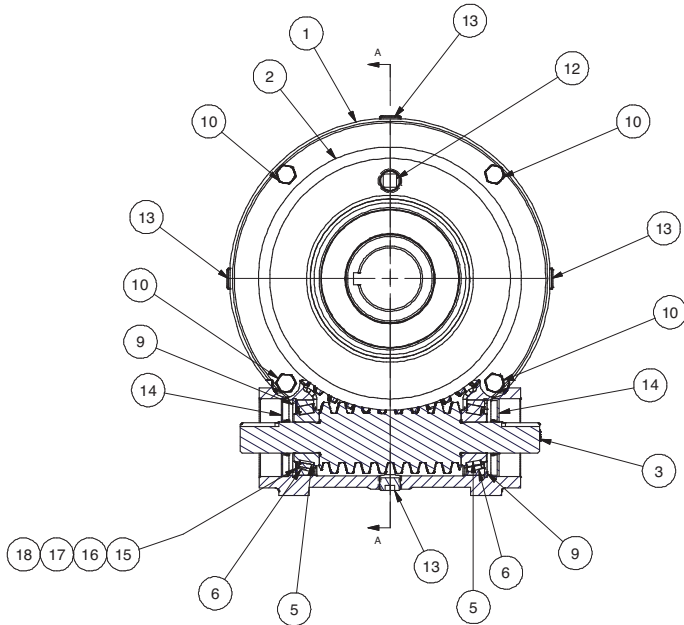

05007438 GEARBOX, 50:1

Item	Qty	Part Number	Description
1			Worm Drive Assembly <i>(See next page)</i>
2	1	05007452	4-Bolt Hydraulic Adapter Kit
3	1	05007459	2" Diameter Shaft Output Kit
5	1	05007122	Hex Plug
6	1	05007460	Reducer
7	1	05007461	Pressure Relief
8	1	05007458	Expansion Plug Cap
9	1	05007454	Shaft Protector

WORM DRIVE ASSEMBLY FOR 05007438 GEARBOX

Item	Qty	Part Number	Description
5	2	05007055	Cone, Bearing, Input
6	2	05007305	Cup, Bearing, Input
7	2	05007464	Cup, Bearing, Output
8	2	05007465	Cone, Bearing, Output
9	2	05007059	Retaining Ring
10	4	05010643	Bolt, .375-16 UNC x 1 Long
11	1	05007457	O-Ring, #269, 8.734 x 9.12 x .139, Vitron (For Cover)
12		---	Pipe Vent, Square Head
13	2	05007122	Plug, Hex Socket Pipe
14	2	05007456	Input Seal, 1 x 2.533 x .25
15		05007072	Shim, 2 x 2.406 x .2
16		05007466	Shim, 2 x 2.406 x .007
17		05007467	Shim, 2 x 2.406 x .005
18		05007468	Shim, 2 x 2.406 x .010
19	1	05007469	Socket Head Pipe Plug
20	2	05007455	Output Seal, 2.875 x 4.501 x .439
21	2	05007470	Internal Retaining Ring
22		05007471	Shim, 3.94 x 4.41 x .005
23		05007472	Shim, 3.94 x 4.41 x .010
24	1	05007458	Cap, Plug, Expansion, 4.5" Bore